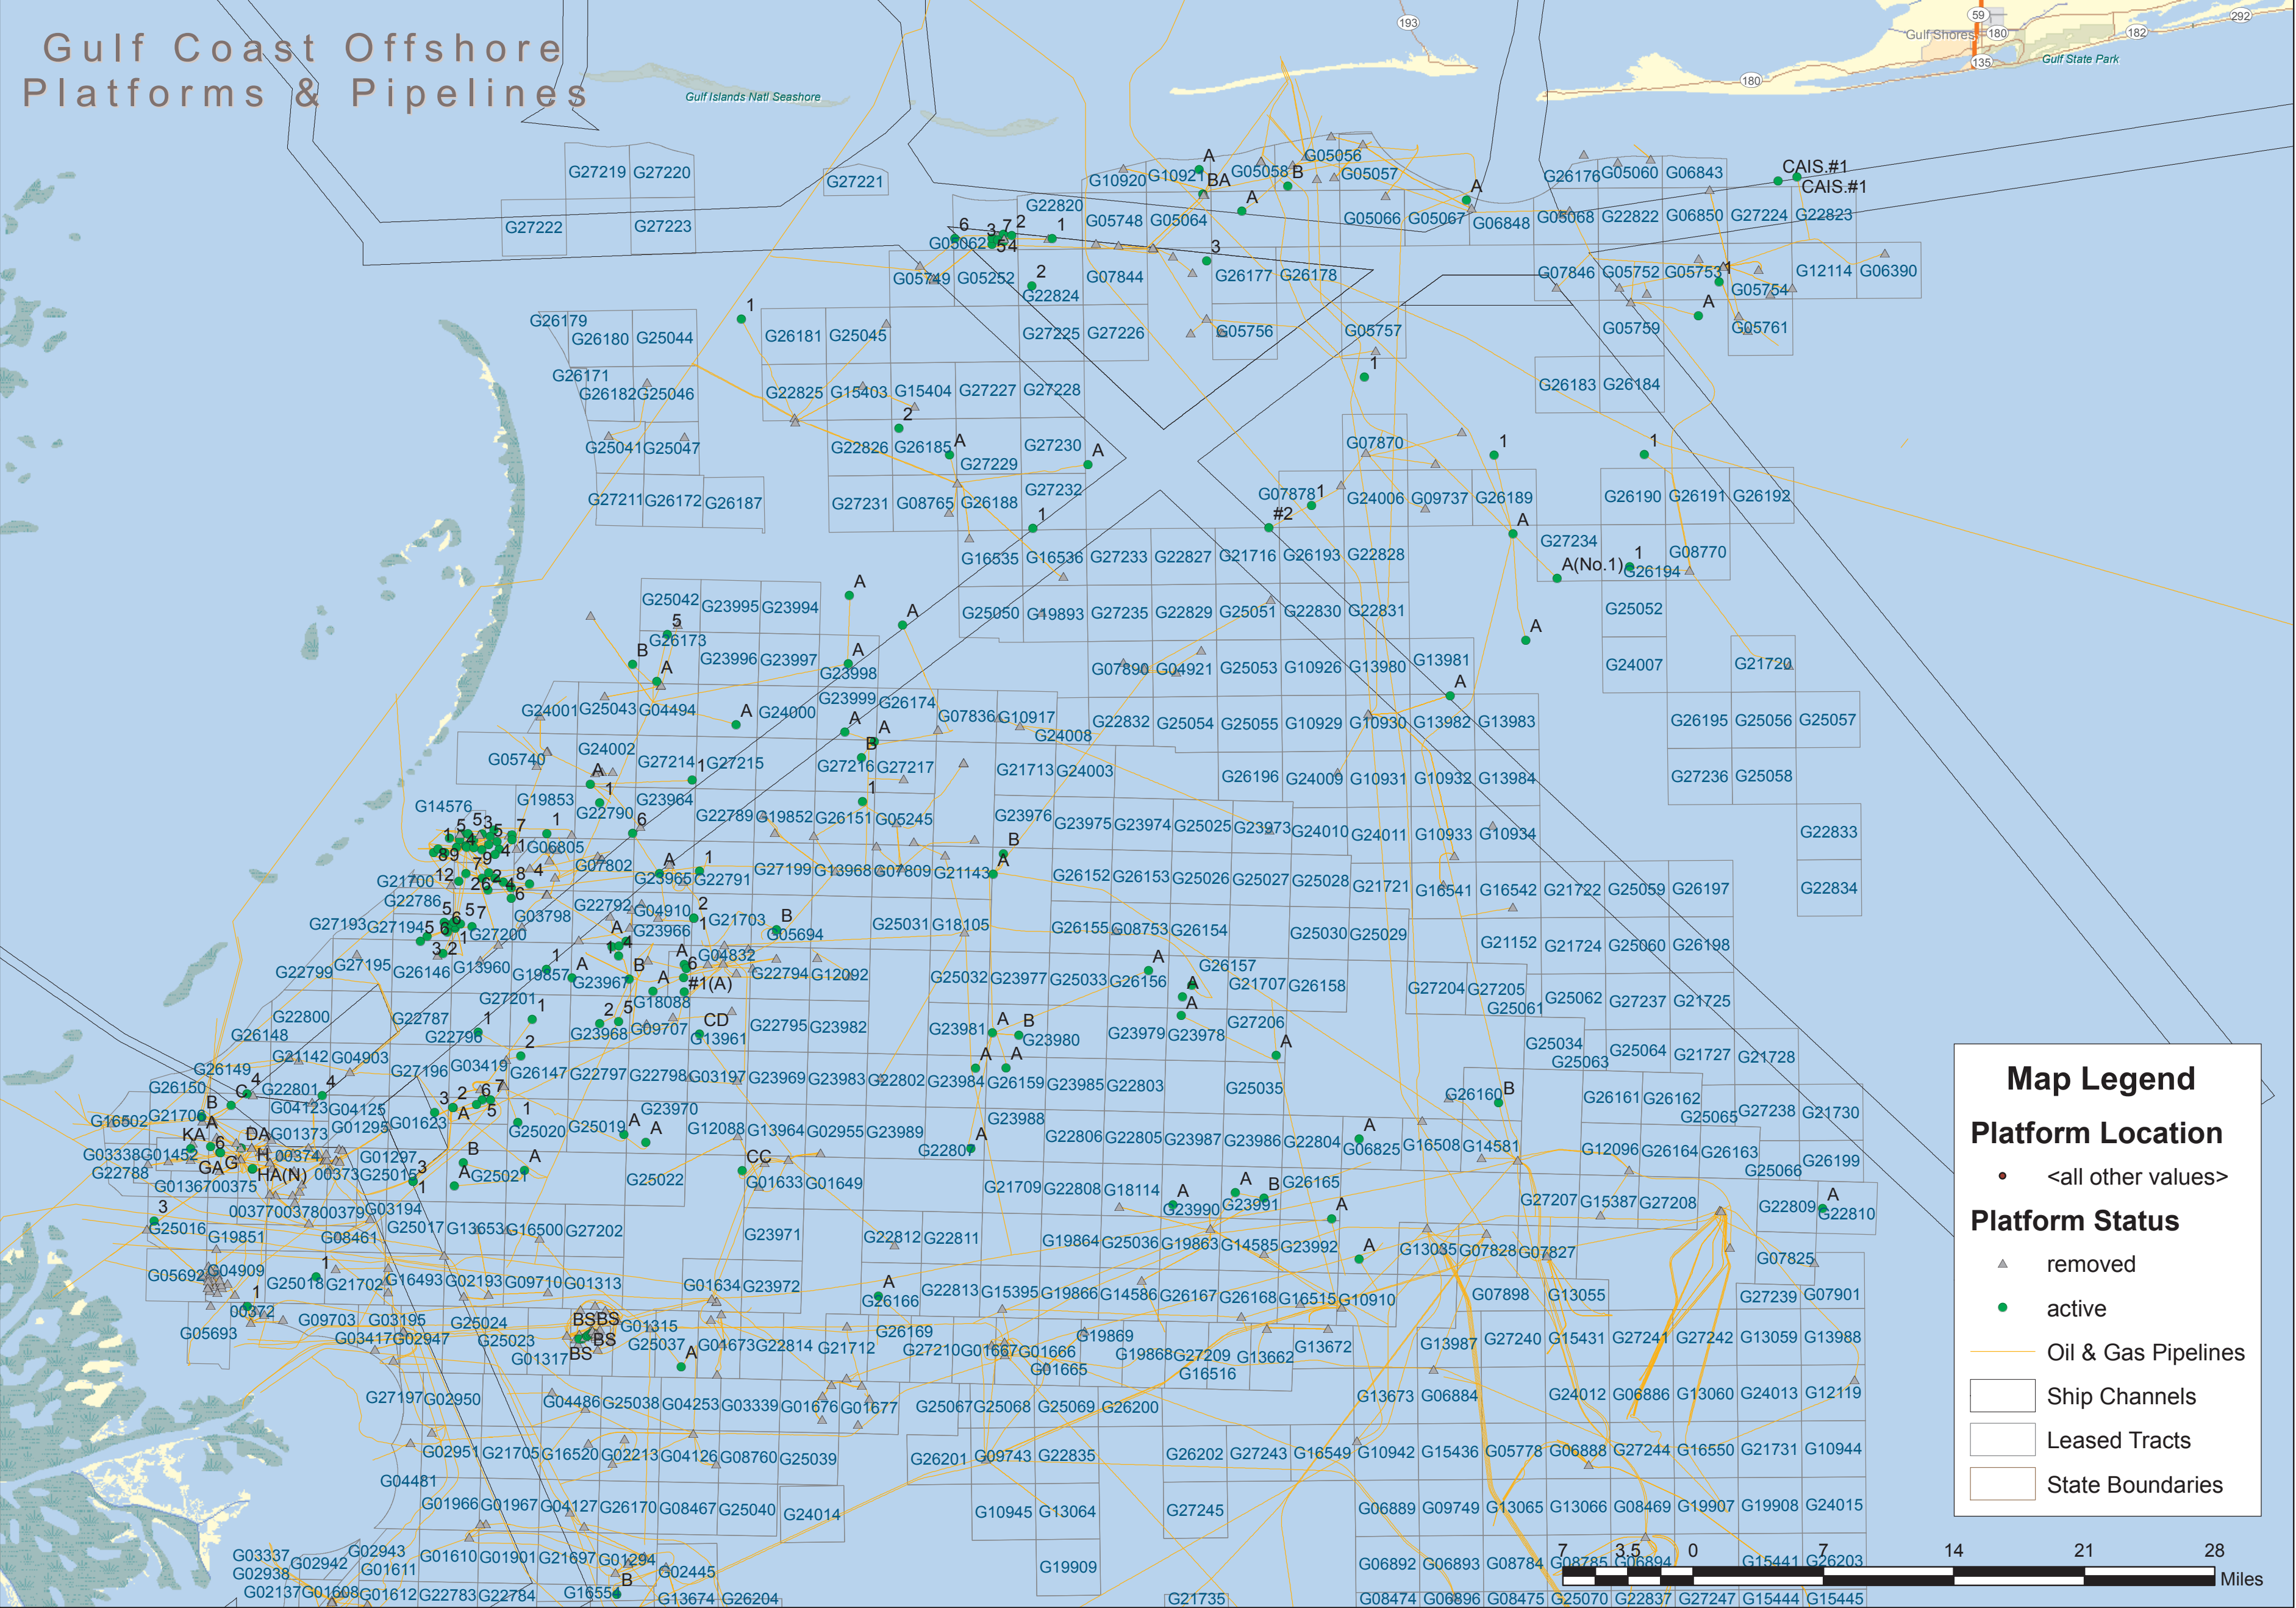

Gulf Coast Offshore Platforms & Pipelines

Map Legend

Platform Location

- <all other values>

Platform Status

- ▲ removed
- active

— Oil & Gas Pipelines

□ Ship Channels

□ Leased Tracts

□ State Boundaries